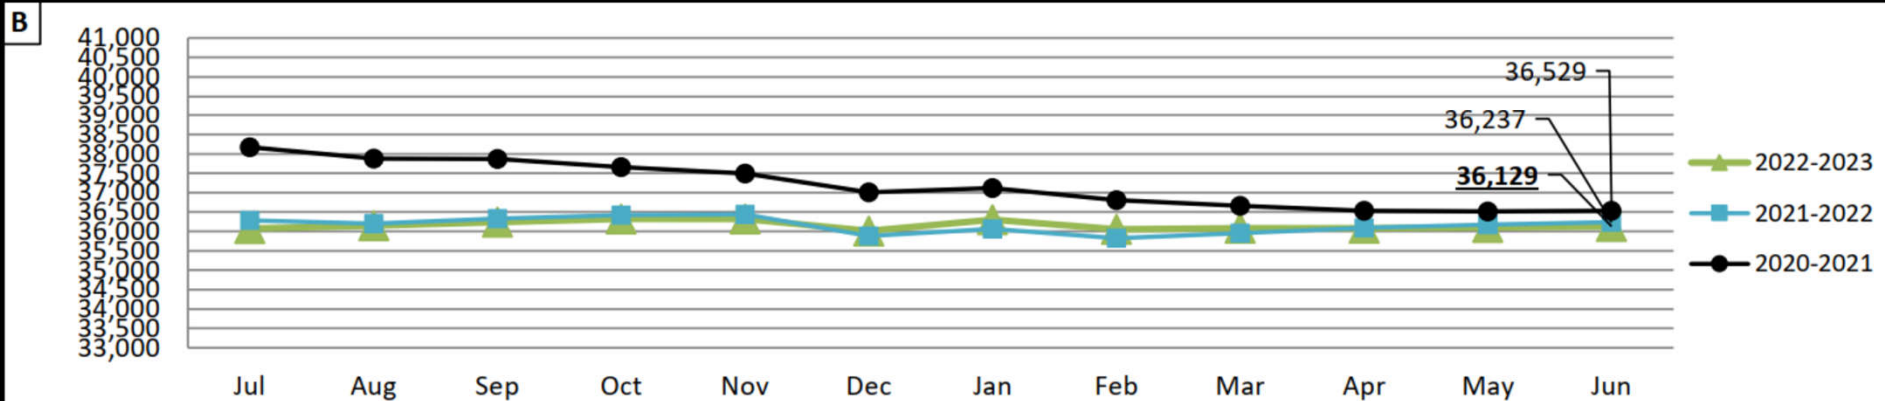

June Membership Dashboard (6/30/2023 Data)

Total Membership (Paid & Unpaid): 2020, 2021, 2022

2022-2023 increasing 
 2021-2022 increasing 
 2020-2021 decreasing 

Total \$240 Members & Associates (Paid & Unpaid): 2020, 2021, 2022