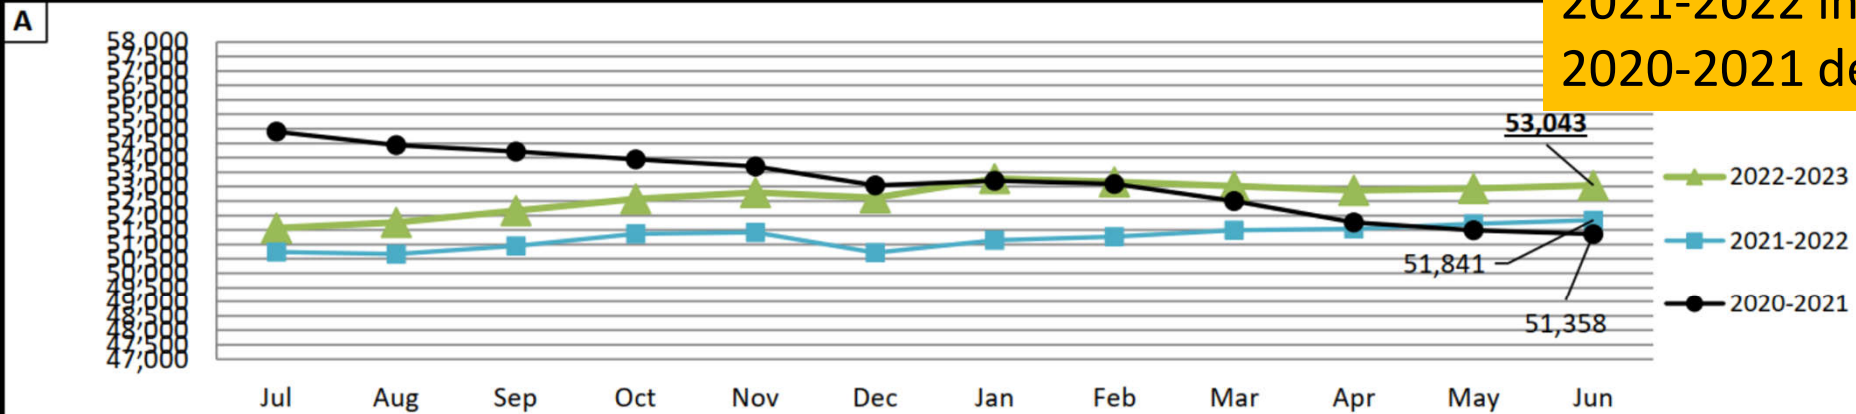

June Membership Dashboard (6/30/2023 Data)

Total Membership (Paid & Unpaid): 2020, 2021, 2022

2022-2023 increasing 
 2021-2022 increasing 
 2020-2021 decreasing 

Total \$240 Members & Associates (Paid & Unpaid): 2020, 2021, 2022